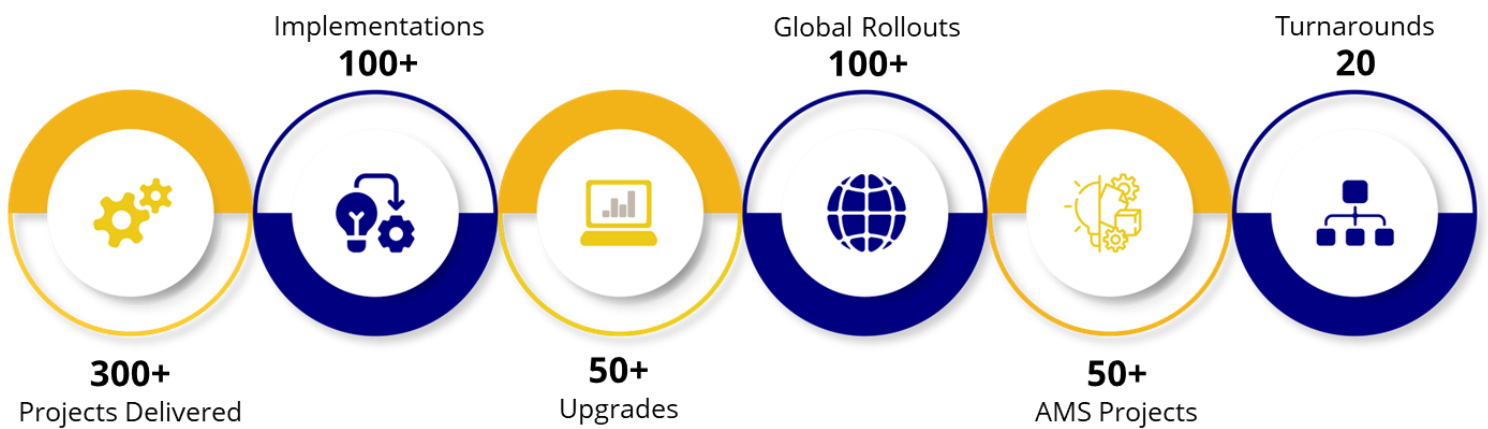

DefectGuard 
AI-Powered Defect Detection

DocuSuite 

Microsoft Dynamics
AX | Navision | Great Plains

Microsoft Power Platform

Brightpoint Infotech

- **Global Partnership with Microsoft** with 15+ years of relationship
- **Solutions & Services offerings** across the entire spectrum for Microsoft Business Application Suite - **Dynamics 365 F&SCM and BC, Power Platform, SharePoint, Azure, Cloud & AI**
- **ISV Solutions** for Higher Education (Edufin SIS) and Construction (Construct PRO)
- **Strong industry focus** with a value driven and IP based Go-To Market approach
- **Proven Implementation Methodology** for multi-country rollouts
- **Skill Sets across Microsoft Technologies** required for Small, Medium and Enterprise scale Microsoft Dynamics deployments

Fastest Growing Tech Company of the Year
Brightpoint AI

Business of the Year Finalist in Revenue category
Brightpoint Infotech

Achievement in Customer Satisfaction
Brightpoint Infotech

Brightpoint AI

- Brightpoint AI specializes in Machine Vision and Generative AI Solutions
- **Solutions offerings**
 - Defect / Object Detection
 - Document Intelligence Suite
 - AI Assistants
- **Service offerings**
 - AI Consulting
 - AI Design Sprint
 - AI Assessment