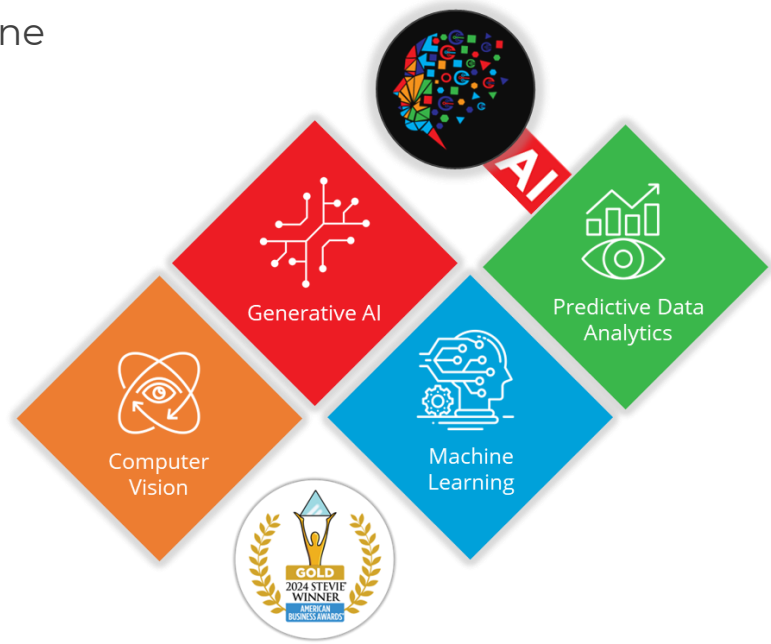

Fastest Growing Tech Company of the Year
Brightpoint AI

Business of the Year Finalist in Revenue category
Brightpoint Infotech

Achievement in Customer Satisfaction
Brightpoint Infotech

Brightpoint AI

- Brightpoint AI specializes in Machine Vision and Generative AI Solutions
- **Solutions offerings**
 - Defect / Object Detection
 - Document Intelligence Suite
 - AI Assistants
- **Service offerings**
 - AI Consulting
 - AI Design Sprint
 - AI Assessment

DefectGuard

AI-Powered Defect Detection

Tailored for
Manufacturing

Large-scale
Detection

Adaptive, Self-
repairing

Compatibility
with Any Camera,
Still or Video

Swift
Implementation

DocuSuite