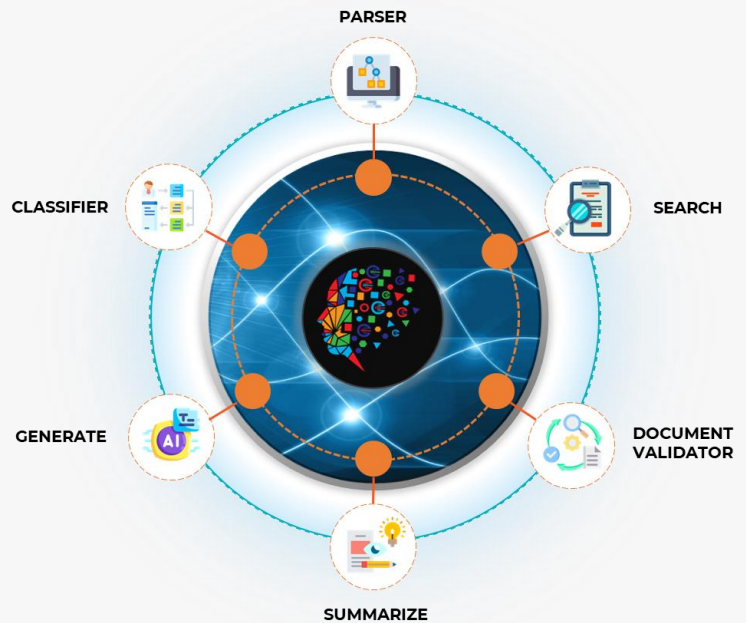

Fastest Growing Tech Company of the Year
Brightpoint AI

Business of the Year Finalist in Revenue category
Brightpoint Infotech

Achievement in Customer Satisfaction
Brightpoint Infotech

Brightpoint AI

- Brightpoint AI specializes in Machine Vision and Generative AI Solutions
- **Solutions offerings**
 - Defect / Object Detection
 - Document Intelligence Suite
 - AI Assistants
- **Service offerings**
 - AI Consulting
 - AI Design Sprint
 - AI Assessment

DefectGuard

AI-Powered Defect Detection

Tailored for
Manufacturing

Large-scale
Detection

Adaptive, Self-
repairing

Compatibility
with Any Camera,
Still or Video

Swift
Implementation

DocuSuite

AI-Powered Document Solutions
Automate, Organize, and Innovate
Your Document Workflow with
Our Suite of Tools

Industry Focus

We have worked with clients across various industries. Our Industry leading **Digital Transformation Solutions** allows us to offer a unique value and perspective from delivering solutions to SMB's and Enterprise segment Industries